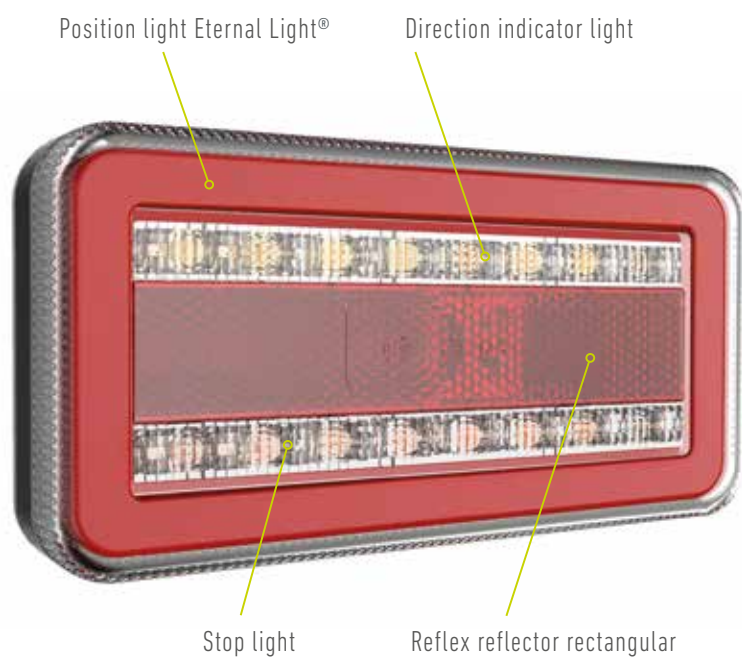

TM13 TAIL LIGHT FULL-LED

Compact | Slim line design

Compact tail light with slim-line design

The perfect solution with limited installation space

The new ERMAX TM13 4 functions tail light in full-LED offers highlights as small, slim line and modern design for almost any application – for trailer as well as truck.

The TM13 LED tail light is due to its compact size and its slim design all-round useable and especially suitable for narrow build-in measures.

Recognizable design with Eternal Light®, newest light and LED technology and high quality are united in the ERMAX TM13 tail light – and makes the new TM13 tail light to another ERMAX innovation within lighting for heavy vehicles.

Eternal Light®

Highlights

- Applicable for trailer and truck
- Slim line-design - the perfect solution for limited build-in dimensions
- Suitable for high-mounting
- ERMAX patented position light – Eternal Light®
- Compatible with the intelligent ERMAX LED failure control and the SIMAC®-control unit according to ECE 48 regulation
- Certified according to all relevant standards and regulations in Europe

Type	Right → Left ←	Position Stop Direction indicator Rectangular reflector	Connection	Cable length	Article no.
LED	→ ←	✓	Open end	300 mm cable, 4 core	098 212 170
LED	→ ←	✓	Open end	2.500 mm cable, 4 core	098 212 171
LED	→ ←	✓	7 poled AMP socket	300 mm cable	098 212 172
LED	→ ←	✓	4 poled Deutsch socket (DT4)	300 mm cable	098 212 173