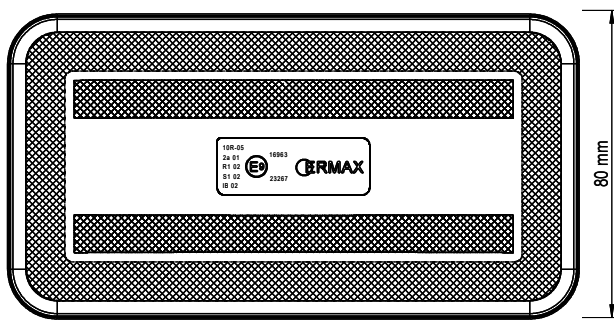

The TM13 LED tail light is due to its compact size and its slim design all-round useable and especially suitable for narrow build-in measures.

Recognizable design with Eternal Light®, newest light and LED technology and high quality are united in the ERMAX TM13 tail light – and makes the new TM13 tail light to another ERMAX innovation within lighting for heavy vehicles.

Eternal Light®

Highlights

- Applicable for trailer and truck
- Slim line-design - the perfect solution for limited build-in dimensions
- Suitable for high-mounting
- ERMAX patented position light – Eternal Light®
- Compatible with the intelligent ERMAX LED failure control and the SIMAC®-control unit according to ECE 48 regulation
- Certified according to all relevant standards and regulations in Europe

TM13 Tail lights 12/24V - LED

NOTE: If only vertical mounting, a separate legal reflector must be mounted

Description:

Lens: PC
 Housing: PC and ABS
 Measure: 150 x 80 x 22 mm
 Bolt distance: 100 mm / M5
 Working temperature: -40°C - +65°C
 IP-Rating: IP69K

Type	Right → Left ←	Position Stop Direction indicator Rectangular reflector	Connection	Cable length	Article no.
LED	→ ←	✓	Open end	300 mm cable, 4 core	098 212 170
LED	→ ←	✓	Open end	2.500 mm cable, 4 core	098 212 171
LED	→ ←	✓	7 poled AMP socket	300 mm cable	098 212 172
LED	→ ←	✓	4 poled Deutsch socket (DT4)	300 mm cable	098 212 173