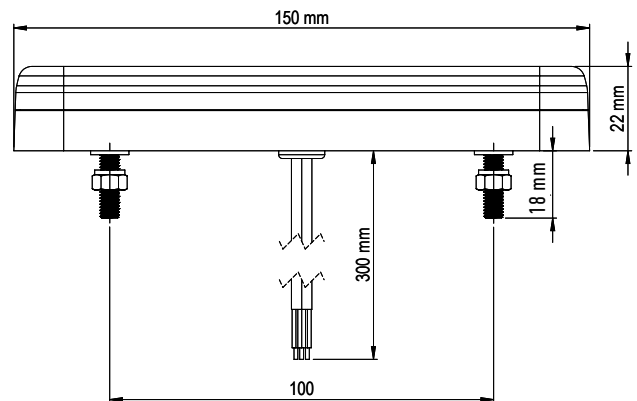

The TM13 LED tail light is due to its compact size and its slim design all-round useable and especially suitable for narrow build-in measures.

Recognizable design with Eternal Light®, newest light and LED technology and high quality are united in the ERMAX TM13 tail light – and makes the new TM13 tail light to another ERMAX innovation within lighting for heavy vehicles.

Eternal Light®

Highlights

- Applicable for trailer and truck
- Slim line-design - the perfect solution for limited build-in dimensions
- Suitable for high-mounting
- ERMAX patented position light – Eternal Light®
- Compatible with the intelligent ERMAX LED failure control and the SIMAC®-control unit according to ECE 48 regulation
- Certified according to all relevant standards and regulations in Europe

TM13 Tail lights 12/24V - LED

NOTE: If only vertical mounting, a separate legal reflector must be mounted

Description:

Lens: PC
 Housing: PC and ABS
 Measure: 150 x 80 x 22 mm
 Bolt distance: 100 mm / M5
 Working temperature: -40°C - +65°C
 IP-Rating: IP69K

Type	Right → Left ←	Position Stop Direction indicator Rectangular reflector	Connection	Cable length	Article no.
LED	→ ←	✓	Open end	300 mm cable, 4 core	098 212 170
LED	→ ←	✓	Open end	2.500 mm cable, 4 core	098 212 171
LED	→ ←	✓	7 poled AMP socket	300 mm cable	098 212 172
LED	→ ←	✓	4 poled Deutsch socket (DT4)	300 mm cable	098 212 173