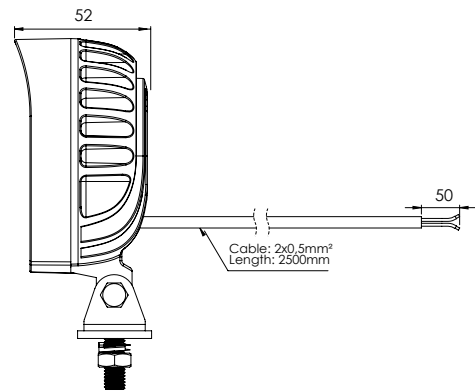

LED Work light 12/24V

Lumen: 3.100

Description

Lens:	Polycarbonate
Housing:	Aluminium
Colour temperature:	5500K
Dimensions, W x H x D:	76 x 76 x 39 mm
Height, total:	101 mm
Mounting bolt:	38 mm / M8
Working temperature:	-30°C - +60°C
IP Rating:	IP69K

LED Work light 12/24V

Lumen: 4.600

Description

Lens:	Polycarbonate
Housing:	Aluminium
Colour temperature:	5500K
Dimensions, W x H x D:	84 x 84 x 45 mm
Hight total:	111 mm
Mounting bolt:	38 mm / M8
Working temperature:	-30°C - +60°C
IP Rating:	IP67

LED Work light 12/24V

Lumen: 4.600

Description

Lens:	Polycarbonate
Housing:	Aluminium
Colour temperature:	5500K
Dimensions, Ø x D:	92 x 52 mm
Height, total:	115 mm
Mounting bolt:	38 mm / M8
Working temperature:	-30°C - +60°C
IP Rating:	IP67

LED Work light 12/24V

Lumen: 8.300

Description

Lens: Polycarbonate
 Housing: Aluminium
 Colour temperature: 5500K
 Dimensions, W x H x D: 108 x 108 x 56 mm
 Height, total: 140 mm
 Mounting bolt: 52 mm / M8
 Working temperature: -30°C - +60°C
 IP Rating: IP67