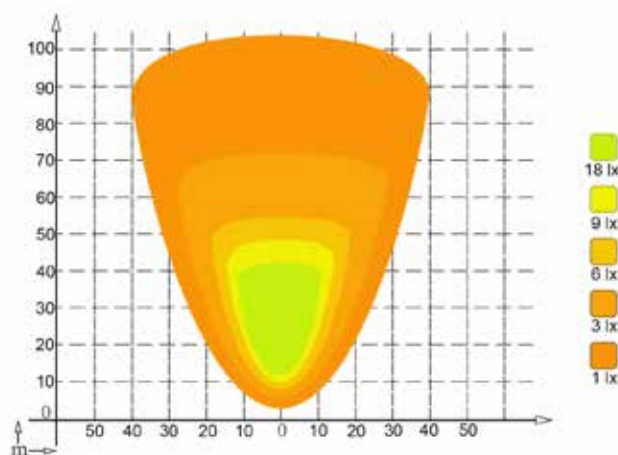

Illumination

EMC CISPR 25 Class 3

Voltage	Energy consumption	Connection	Cable length	Light source	Lumen theoretical	Light pattern	Article No.
12/24V	36 W	Open end	2.500 mm	36 x 1 W LED (Osram)	4.600	Flood	098 174 940
12/24V	36 W	Cable with Deutsch (DT2) socket	300 mm	36 x 1 W LED (Osram)	4.600	Flood	098 174 941