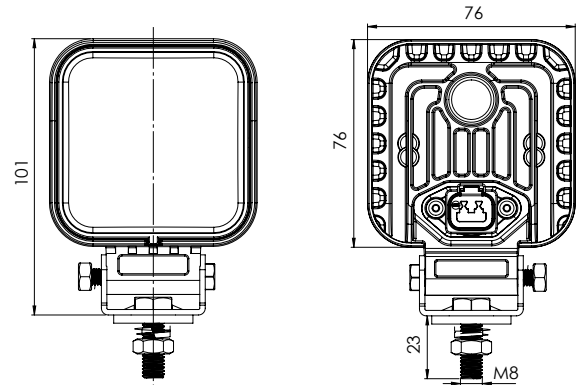

Quality you can count on.

LED Work light 12/24V - approved as reverse light R23

Lumen: 1.400

Description

Lens:	Polycarbonate
Housing:	Aluminium
Colour temperature:	6000K
Dimensions, W x H x D:	150 x 46 x 56 mm
Height, total:	53 mm
Mounting bolt:	46 mm / M8
Working temperature:	-30°C - +60°C
IP Rating:	IP69K

Illumination

R23 **EMC** CISPR 25 Class 3

Voltage	Energy consumption	Connection	Cable length	Light source	Lumen theoretical	Light pattern	Article No.
12/24V	18 W	Open end	2.500 mm	6 x 3 W LED (Osram)	1.400	Flood	098 174 910

LED Work light 12/24V

Lumen: 3.100

Description

Lens:	Polycarbonate
Housing:	Aluminium
Colour temperature:	5500K
Dimensions, W x H x D:	76 x 76 x 39 mm
Height, total:	101 mm
Mounting bolt:	38 mm / M8
Working temperature:	-30°C - +60°C
IP Rating:	IP69K

LED Work light 12/24V

Lumen: 4.600

Description

Lens:	Polycarbonate
Housing:	Aluminium
Colour temperature:	5500K
Dimensions, W x H x D:	84 x 84 x 45 mm
Hight total:	111 mm
Mounting bolt:	38 mm / M8
Working temperature:	-30°C - +60°C
IP Rating:	IP67