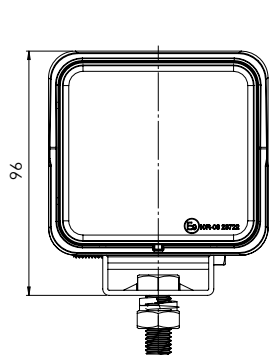

LED Work light 12/24V

Lumen: 4.600

Description

Lens:	Polycarbonate
Housing:	Aluminium
Colour temperature:	5500K
Dimensions, Ø x D:	92 x 52 mm
Height, total:	115 mm
Mounting bolt:	38 mm / M8
Working temperature:	-30°C - +60°C
IP Rating:	IP67

LED Work light 12/24V

Lumen: 8.300

Description

Lens: Polycarbonate
 Housing: Aluminium
 Colour temperature: 5500K
 Dimensions, W x H x D: 108 x 108 x 56 mm
 Height, total: 140 mm
 Mounting bolt: 52 mm / M8
 Working temperature: -30°C - +60°C
 IP Rating: IP67

LED Work light 12/24V - approved as reverse light R23

Lumen: 8.300 / 3.400

Description

Lens:	Polycarbonate
Housing:	Aluminium
Colour temperature:	5500K
Dimensions, W x H x D:	108 x 108 x 56 mm
Height, total:	140 mm
Mounting bolt:	52 mm / M8
Working temperature:	-30°C - +60°C
IP Rating:	IP67

LED Work light 12/24V

Lumen: 10.400

Description

Lens: Polycarbonate
 Housing: Aluminium
 Colour temperature: 5500K
 Dimensions, W x H x D: 86 x 80 x 72 mm
 Height, total: 96 mm
 Mounting bolt: 46 mm / M10
 Working temperature: -30°C - +60°C
 IP Rating: IP67