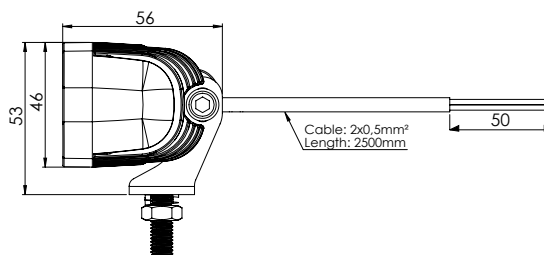

Quality you can count on.

LED Work light 12/24V - approved as reverse light R23

Lumen: 1.400

Description

Lens:	Polycarbonate
Housing:	Aluminium
Colour temperature:	6000K
Dimensions, W x H x D:	150 x 46 x 56 mm
Height, total:	53 mm
Mounting bolt:	46 mm / M8
Working temperature:	-30°C - +60°C
IP Rating:	IP69K

LED Work light 12/24V

Lumen: 3.100

Description

Lens:	Polycarbonate
Housing:	Aluminium
Colour temperature:	5500K
Dimensions, W x H x D:	76 x 76 x 39 mm
Height, total:	101 mm
Mounting bolt:	38 mm / M8
Working temperature:	-30°C - +60°C
IP Rating:	IP69K

LED Work light 12/24V

Lumen: 4.600

Description

Lens:	Polycarbonate
Housing:	Aluminium
Colour temperature:	5500K
Dimensions, W x H x D:	84 x 84 x 45 mm
Hight total:	111 mm
Mounting bolt:	38 mm / M8
Working temperature:	-30°C - +60°C
IP Rating:	IP67

LED Work light 12/24V

Lumen: 4.600

Description

Lens:	Polycarbonate
Housing:	Aluminium
Colour temperature:	5500K
Dimensions, Ø x D:	92 x 52 mm
Height, total:	115 mm
Mounting bolt:	38 mm / M8
Working temperature:	-30°C - +60°C
IP Rating:	IP67