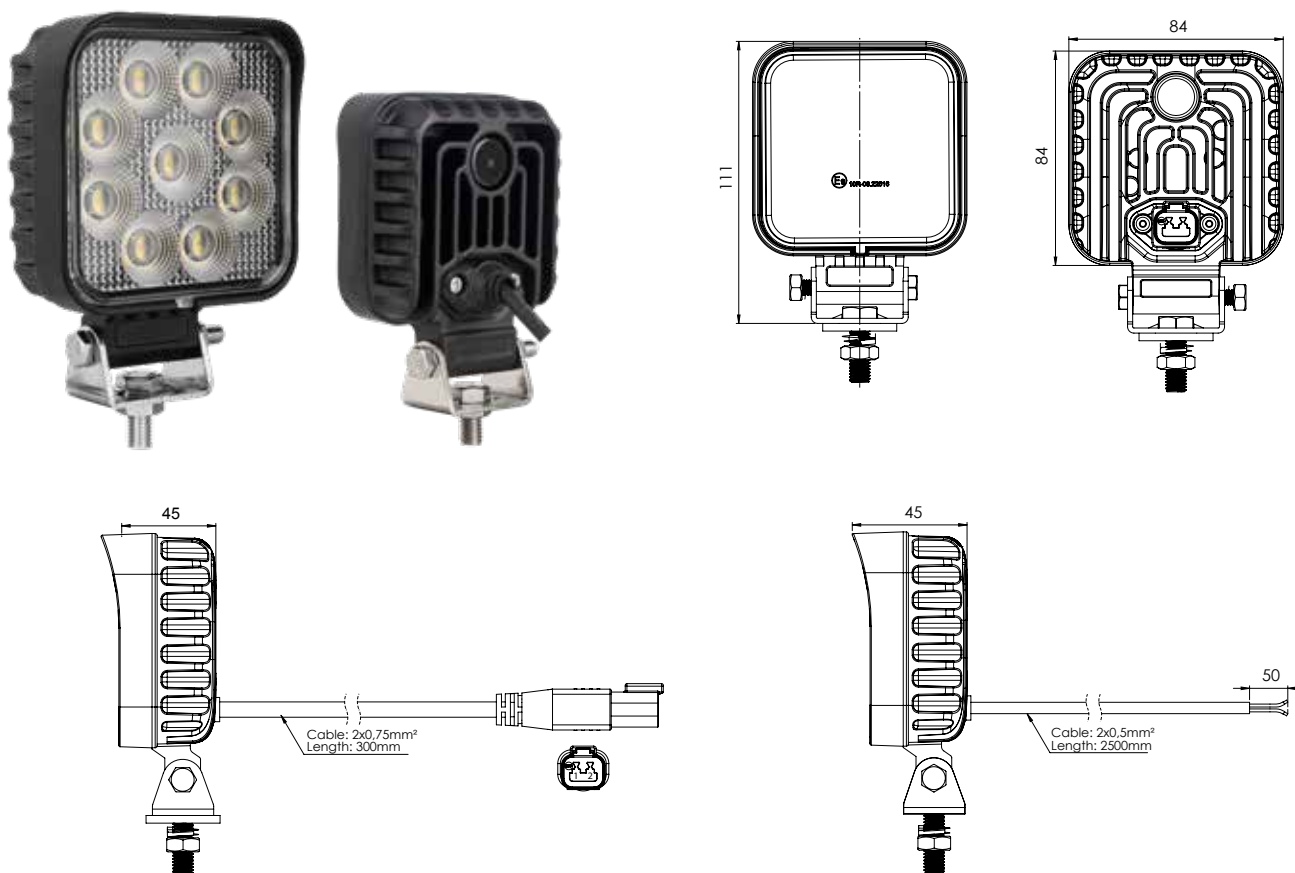

Quality you can count on.

LED Work light 12/24V - approved as reverse light R23

Lumen: 1.400

Description

Lens:	Polycarbonate
Housing:	Aluminium
Colour temperature:	6000K
Dimensions, W x H x D:	150 x 46 x 56 mm
Height, total:	53 mm
Mounting bolt:	46 mm / M8
Working temperature:	-30°C - +60°C
IP Rating:	IP69K

LED Work light 12/24V

Lumen: 3.100

Description

Lens:	Polycarbonate
Housing:	Aluminium
Colour temperature:	5500K
Dimensions, W x H x D:	76 x 76 x 39 mm
Height, total:	101 mm
Mounting bolt:	38 mm / M8
Working temperature:	-30°C - +60°C
IP Rating:	IP69K

Illumination

EMC CISPR 25 Class 3

Voltage	Energy consumption	Connection	Cable length	Light source	Lumen theoretical	Light pattern	Article No.
12/24V	24 W	Open end	2.500 mm	24 x 1 W LED (Osram)	3.100	Flood	098 174 930
12/24V	24 W	Cable with Deutsch (DT2) socket	300 mm	24 x 1 W LED (Osram)	3.100	Flood	098 174 931

LED Work light 12/24V

Lumen: 4.600

Description

Lens:	Polycarbonate
Housing:	Aluminium
Colour temperature:	5500K
Dimensions, W x H x D:	84 x 84 x 45 mm
Hight total:	111 mm
Mounting bolt:	38 mm / M8
Working temperature:	-30°C - +60°C
IP Rating:	IP67