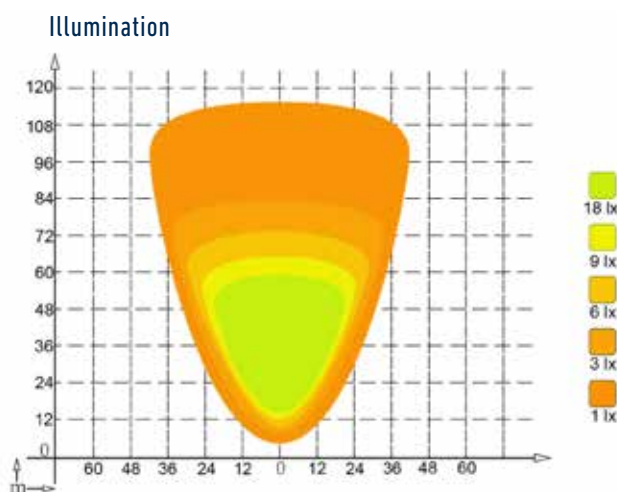

EMC CISPR 25 Class 3

Voltage	Energy consumption	Connection	Cable length	Light source	Lumen theoretical	Light pattern	Article No.
12/24V	64 W	Open end	2.500 mm	64 x 1 W LED (Osram)	8.300	Flood	098 174 980
12/24V	64 W	Cable with Deutsch (DT2) socket	300 mm	64 x 1 W LED (Osram)	8.300	Flood	098 174 981