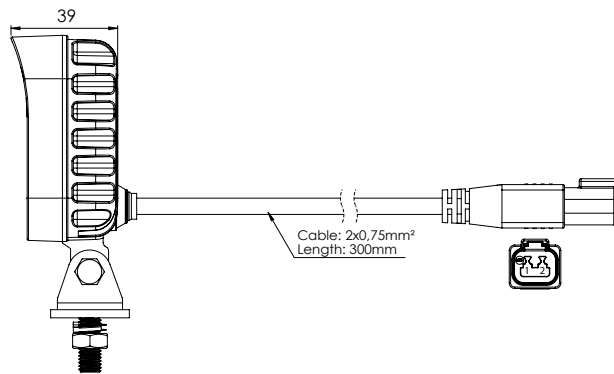

Quality you can count on.

LED Work light 12/24V - approved as reverse light R23

Lumen: 1.400

Description

Lens:	Polycarbonate
Housing:	Aluminium
Colour temperature:	6000K
Dimensions, W x H x D:	150 x 46 x 56 mm
Height, total:	53 mm
Mounting bolt:	46 mm / M8
Working temperature:	-30°C - +60°C
IP Rating:	IP69K

LED Work light 12/24V

Lumen: 3.100

Description

Lens:	Polycarbonate
Housing:	Aluminium
Colour temperature:	5500K
Dimensions, W x H x D:	76 x 76 x 39 mm
Height, total:	101 mm
Mounting bolt:	38 mm / M8
Working temperature:	-30°C - +60°C
IP Rating:	IP69K

LED Work light 12/24V

Lumen: 4.600

Description

Lens:	Polycarbonate
Housing:	Aluminium
Colour temperature:	5500K
Dimensions, W x H x D:	84 x 84 x 45 mm
Hight total:	111 mm
Mounting bolt:	38 mm / M8
Working temperature:	-30°C - +60°C
IP Rating:	IP67

LED Work light 12/24V

Lumen: 4.600

Description

Lens:	Polycarbonate
Housing:	Aluminium
Colour temperature:	5500K
Dimensions, Ø x D:	92 x 52 mm
Height, total:	115 mm
Mounting bolt:	38 mm / M8
Working temperature:	-30°C - +60°C
IP Rating:	IP67