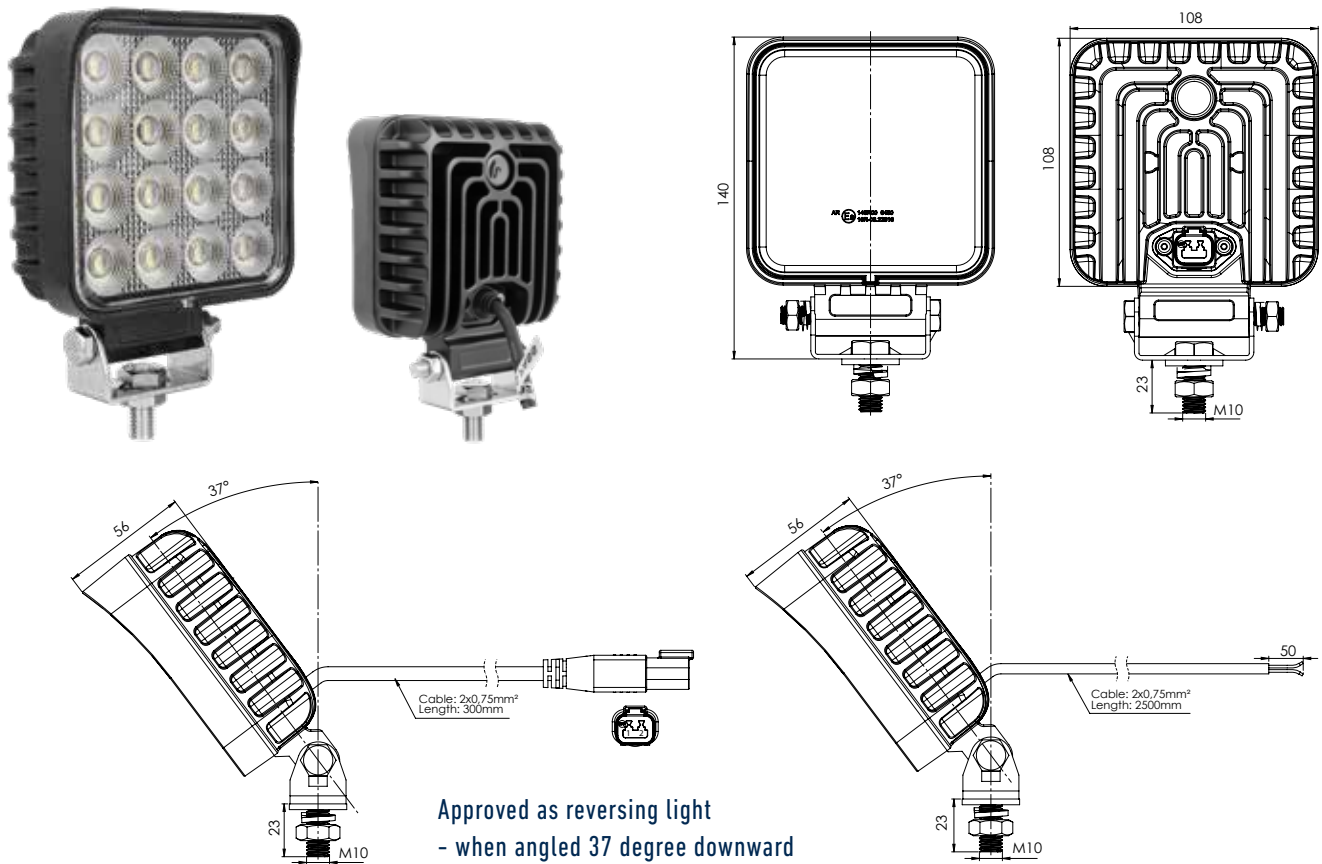

LED Work light 12/24V

Lumen: 3.100

Description

Lens:	Polycarbonate
Housing:	Aluminium
Colour temperature:	5500K
Dimensions, W x H x D:	76 x 76 x 39 mm
Height, total:	101 mm
Mounting bolt:	38 mm / M8
Working temperature:	-30°C - +60°C
IP Rating:	IP69K

LED Work light 12/24V

Lumen: 4.600

Description

Lens:	Polycarbonate
Housing:	Aluminium
Colour temperature:	5500K
Dimensions, Ø x D:	92 x 52 mm
Height, total:	115 mm
Mounting bolt:	38 mm / M8
Working temperature:	-30°C - +60°C
IP Rating:	IP67

LED Work light 12/24V

Lumen: 8.300

Description

Lens: Polycarbonate
 Housing: Aluminium
 Colour temperature: 5500K
 Dimensions, W x H x D: 108 x 108 x 56 mm
 Height, total: 140 mm
 Mounting bolt: 52 mm / M8
 Working temperature: -30°C - +60°C
 IP Rating: IP67

LED Work light 12/24V - approved as reverse light R23

Lumen: 8.300 / 3.400

Description

Lens:	Polycarbonate
Housing:	Aluminium
Colour temperature:	5500K
Dimensions, W x H x D:	108 x 108 x 56 mm
Height, total:	140 mm
Mounting bolt:	52 mm / M8
Working temperature:	-30°C - +60°C
IP Rating:	IP67