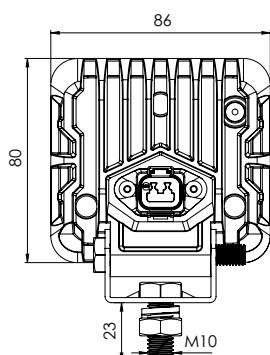

LED Work light 12/24V

Lumen: 4.600

Description

Lens:	Polycarbonate
Housing:	Aluminium
Colour temperature:	5500K
Dimensions, Ø x D:	92 x 52 mm
Height, total:	115 mm
Mounting bolt:	38 mm / M8
Working temperature:	-30°C - +60°C
IP Rating:	IP67

LED Work light 12/24V

Lumen: 8.300

Description

Lens: Polycarbonate
 Housing: Aluminium
 Colour temperature: 5500K
 Dimensions, W x H x D: 108 x 108 x 56 mm
 Height, total: 140 mm
 Mounting bolt: 52 mm / M8
 Working temperature: -30°C - +60°C
 IP Rating: IP67

LED Work light 12/24V - approved as reverse light R23

Lumen: 8.300 / 3.400

Description

Lens:	Polycarbonate
Housing:	Aluminium
Colour temperature:	5500K
Dimensions, W x H x D:	108 x 108 x 56 mm
Height, total:	140 mm
Mounting bolt:	52 mm / M8
Working temperature:	-30°C - +60°C
IP Rating:	IP67

LED Work light 12/24V

Lumen: 10.400

Description

Lens: Polycarbonate
 Housing: Aluminium
 Colour temperature: 5500K
 Dimensions, W x H x D: 86 x 80 x 72 mm
 Height, total: 96 mm
 Mounting bolt: 46 mm / M10
 Working temperature: -30°C - +60°C
 IP Rating: IP67