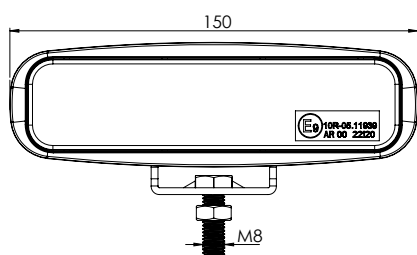

Quality you can count on.

LED Work light 12/24V - approved as reverse light R23

Lumen: 1.400

Description

Lens:	Polycarbonate
Housing:	Aluminium
Colour temperature:	6000K
Dimensions, W x H x D:	150 x 46 x 56 mm
Height, total:	53 mm
Mounting bolt:	46 mm / M8
Working temperature:	-30°C - +60°C
IP Rating:	IP69K

LED Work light 12/24V

Lumen: 3.100

Description

Lens:	Polycarbonate
Housing:	Aluminium
Colour temperature:	5500K
Dimensions, W x H x D:	76 x 76 x 39 mm
Height, total:	101 mm
Mounting bolt:	38 mm / M8
Working temperature:	-30°C - +60°C
IP Rating:	IP69K

LED Work light 12/24V

Lumen: 4.600

Description

Lens:	Polycarbonate
Housing:	Aluminium
Colour temperature:	5500K
Dimensions, W x H x D:	84 x 84 x 45 mm
Hight total:	111 mm
Mounting bolt:	38 mm / M8
Working temperature:	-30°C - +60°C
IP Rating:	IP67

LED Work light 12/24V

Lumen: 4.600

Description

Lens:	Polycarbonate
Housing:	Aluminium
Colour temperature:	5500K
Dimensions, Ø x D:	92 x 52 mm
Height, total:	115 mm
Mounting bolt:	38 mm / M8
Working temperature:	-30°C - +60°C
IP Rating:	IP67