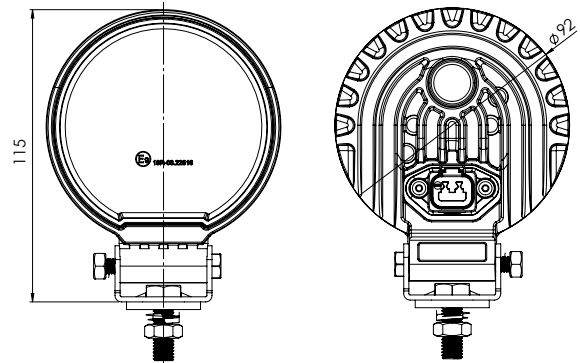

LED Work light 12/24V

Lumen: 3.100

Description

Lens:	Polycarbonate
Housing:	Aluminium
Colour temperature:	5500K
Dimensions, W x H x D:	76 x 76 x 39 mm
Height, total:	101 mm
Mounting bolt:	38 mm / M8
Working temperature:	-30°C - +60°C
IP Rating:	IP69K

LED Work light 12/24V

Lumen: 4.600

Description

Lens:	Polycarbonate
Housing:	Aluminium
Colour temperature:	5500K
Dimensions, W x H x D:	84 x 84 x 45 mm
Hight total:	111 mm
Mounting bolt:	38 mm / M8
Working temperature:	-30°C - +60°C
IP Rating:	IP67

Illumination

EMC CISPR 25 Class 3

Voltage	Energy consumption	Connection	Cable length	Light source	Lumen theoretical	Light pattern	Article No.
12/24V	36 W	Open end	2.500 mm	36 x 1 W LED (Osram)	4.600	Flood	098 174 940
12/24V	36 W	Cable with Deutsch (DT2) socket	300 mm	36 x 1 W LED (Osram)	4.600	Flood	098 174 941

LED Work light 12/24V

Lumen: 4.600

Description

Lens:	Polycarbonate
Housing:	Aluminium
Colour temperature:	5500K
Dimensions, Ø x D:	92 x 52 mm
Height, total:	115 mm
Mounting bolt:	38 mm / M8
Working temperature:	-30°C - +60°C
IP Rating:	IP67