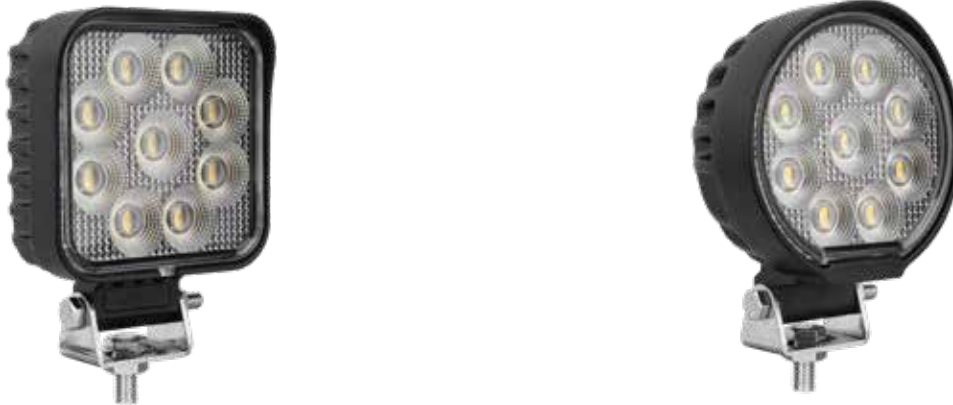

LED WORK LIGHT

ECONOMY SERIES

Light up your work with ERMAX Economy Series LED Work Lights

Powerful and flexible work lights designed to provide powerful light tailored to your specific needs.

Introducing the ERMAX Economy Series

Wide range of options

Choose from various shapes and sizes to perfectly meet your unique requirements and preferences.

Long lifetime and durability

Impact resistant lens made of polycarbonate and housing of aluminium.

Quality you can count on.

LED Work light 12/24V - approved as reverse light R23

Lumen: 1.400

Description

Lens:	Polycarbonate
Housing:	Aluminium
Colour temperature:	6000K
Dimensions, W x H x D:	150 x 46 x 56 mm
Height, total:	53 mm
Mounting bolt:	46 mm / M8
Working temperature:	-30°C - +60°C
IP Rating:	IP69K

LED Work light 12/24V

Lumen: 3.100

Description

Lens:	Polycarbonate
Housing:	Aluminium
Colour temperature:	5500K
Dimensions, W x H x D:	76 x 76 x 39 mm
Height, total:	101 mm
Mounting bolt:	38 mm / M8
Working temperature:	-30°C - +60°C
IP Rating:	IP69K