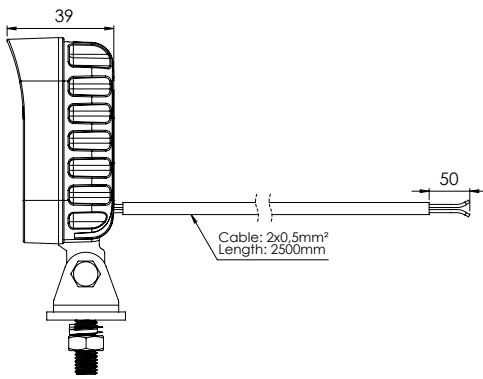

Quality you can count on.

LED Work light 12/24V - approved as reverse light R23

Lumen: 1.400

Description

Lens:	Polycarbonate
Housing:	Aluminium
Colour temperature:	6000K
Dimensions, W x H x D:	150 x 46 x 56 mm
Height, total:	53 mm
Mounting bolt:	46 mm / M8
Working temperature:	-30°C - +60°C
IP Rating:	IP69K

LED Work light 12/24V

Lumen: 3.100

Description

Lens:	Polycarbonate
Housing:	Aluminium
Colour temperature:	5500K
Dimensions, W x H x D:	76 x 76 x 39 mm
Height, total:	101 mm
Mounting bolt:	38 mm / M8
Working temperature:	-30°C - +60°C
IP Rating:	IP69K

LED Work light 12/24V

Lumen: 4.600

Description

Lens:	Polycarbonate
Housing:	Aluminium
Colour temperature:	5500K
Dimensions, W x H x D:	84 x 84 x 45 mm
Hight total:	111 mm
Mounting bolt:	38 mm / M8
Working temperature:	-30°C - +60°C
IP Rating:	IP67

LED Work light 12/24V

Lumen: 4.600

Description

Lens:	Polycarbonate
Housing:	Aluminium
Colour temperature:	5500K
Dimensions, Ø x D:	92 x 52 mm
Height, total:	115 mm
Mounting bolt:	38 mm / M8
Working temperature:	-30°C - +60°C
IP Rating:	IP67