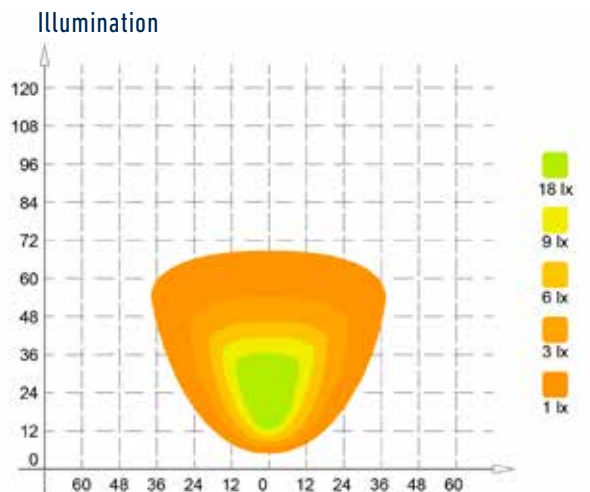

R23 EMC CISPR 25 Class 3

Voltage	Energy consumption	Connection	Cable length	Light source	Lumen Theoretical / effective	Light pattern	Article No.
12/24V	64 W	Open end	300 mm	64 x 1 W LED (Osram)	8.300 / 3.400	Flood	098 174 960
12/24V	64 W	Cable with Deutsch (DT2) socket	300 mm	64 x 1 W LED (Osram)	8.300 / 3.400	Flood	098 174 961