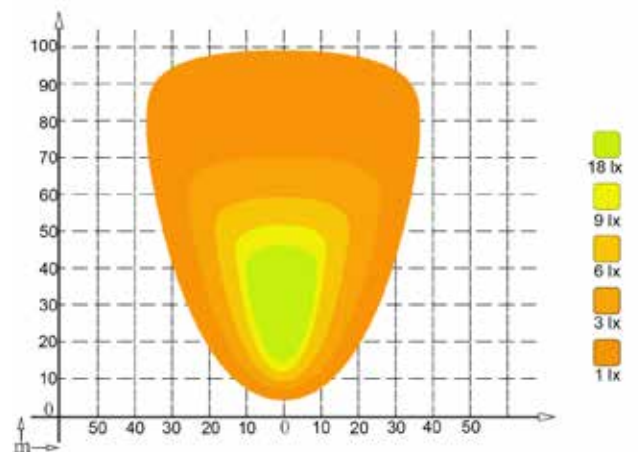

Illumination

EMC CISPR 25 Class 3

Voltage	Energy consumption	Connection	Cable length	Light source	Lumen theoretical	Light pattern	Article No.
12/24V	24 W	Open end	2.500 mm	24 x 1 W LED (Osram)	3.100	Flood	098 174 930
12/24V	24 W	Cable with Deutsch (DT2) socket	300 mm	24 x 1 W LED (Osram)	3.100	Flood	098 174 931