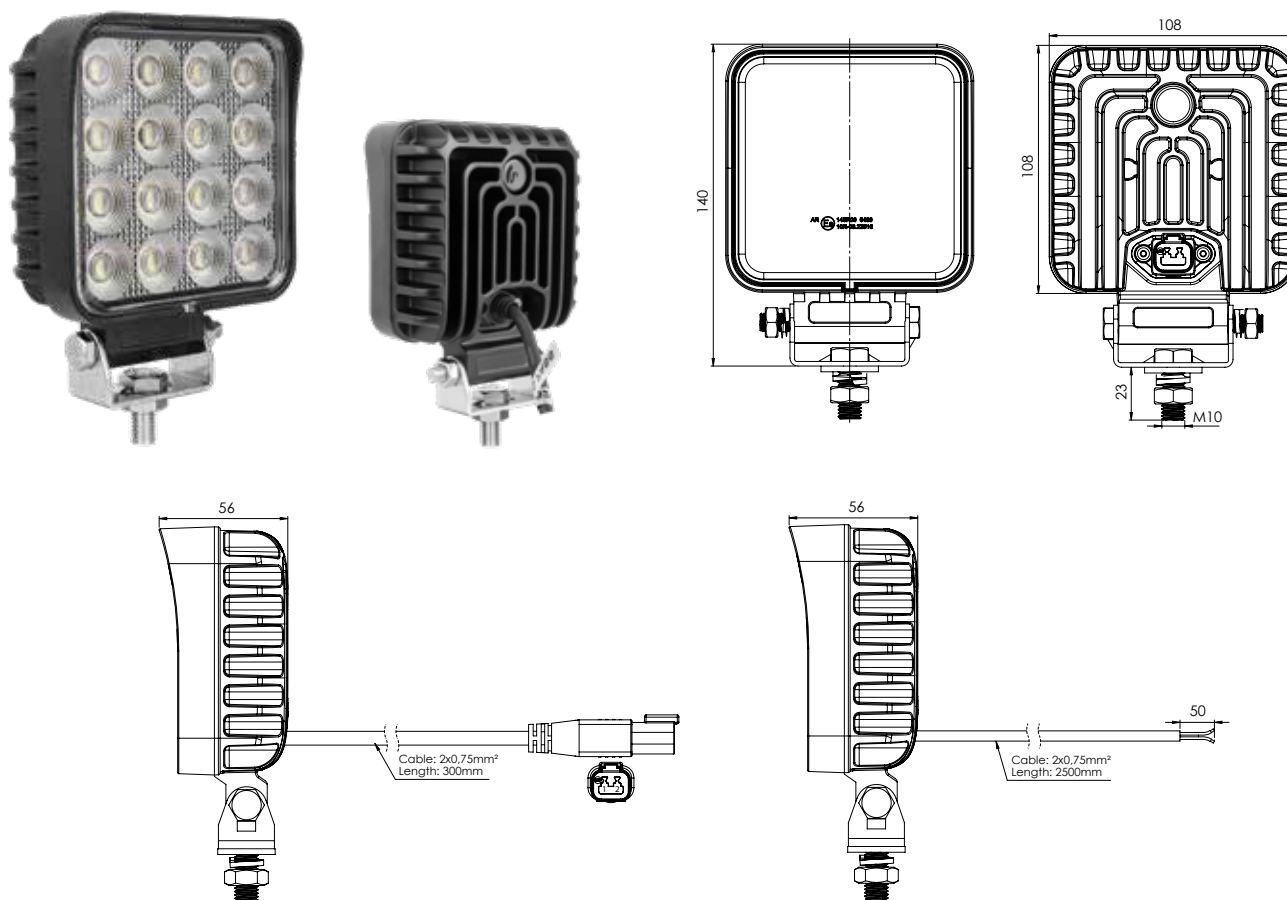

LED Work light 12/24V

Lumen: 4.600

Description

Lens:	Polycarbonate
Housing:	Aluminium
Colour temperature:	5500K
Dimensions, Ø x D:	92 x 52 mm
Height, total:	115 mm
Mounting bolt:	38 mm / M8
Working temperature:	-30°C - +60°C
IP Rating:	IP67

Illumination

EMC CISPR 25 Class 3

Voltage	Energy consumption	Connection	Cable length	Light source	Lumen theoretical	Light pattern	Article No.
12/24V	36 W	Open end	2.500 mm	36 x 1 W LED (Osram)	4.600	Flood	098 174 945
12/24V	36 W	Cable with Deutsch (DT2) socket	300 mm	36 x 1 W LED (Osram)	4.600	Flood	098 174 946

LED Work light 12/24V

Lumen: 8.300

Description

Lens: Polycarbonate
 Housing: Aluminium
 Colour temperature: 5500K
 Dimensions, W x H x D: 108 x 108 x 56 mm
 Height, total: 140 mm
 Mounting bolt: 52 mm / M8
 Working temperature: -30°C - +60°C
 IP Rating: IP67

LED Work light 12/24V - approved as reverse light R23

Lumen: 8.300 / 3.400

Description

Lens:	Polycarbonate
Housing:	Aluminium
Colour temperature:	5500K
Dimensions, W x H x D:	108 x 108 x 56 mm
Height, total:	140 mm
Mounting bolt:	52 mm / M8
Working temperature:	-30°C - +60°C
IP Rating:	IP67