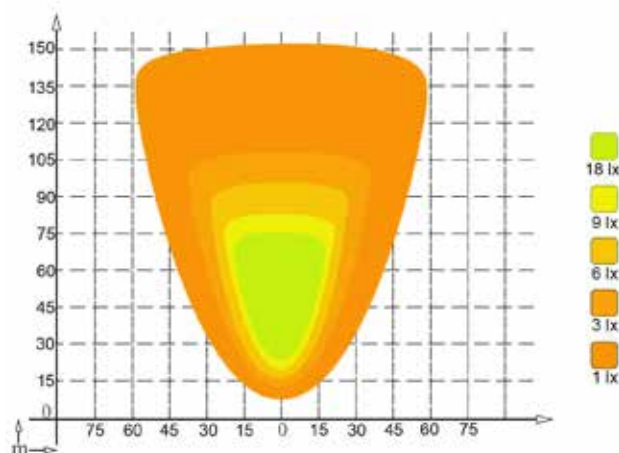

Illumination

EMC CISPR 25 Class 3

Voltage	Energy consumption	Connection	Cable length	Light source	Lumen theoretical	Light pattern	Article No.
12/24V	80 W	Cable with Deutsch (DT2) socket	300 mm	80 x 1 W LED (Osram)	10.400	Flood	098 174 901