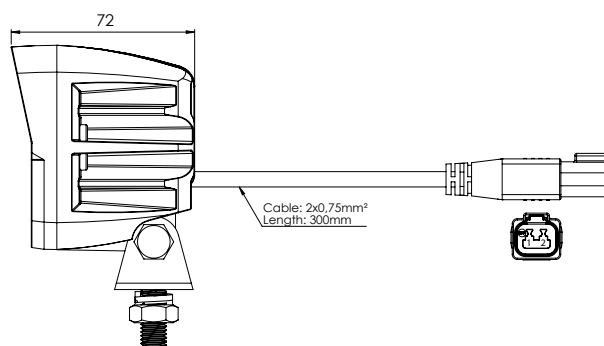

LED Work light 12/24V

Lumen: 3.100

Description

Lens:	Polycarbonate
Housing:	Aluminium
Colour temperature:	5500K
Dimensions, W x H x D:	76 x 76 x 39 mm
Height, total:	101 mm
Mounting bolt:	38 mm / M8
Working temperature:	-30°C - +60°C
IP Rating:	IP69K

LED Work light 12/24V

Lumen: 8.300

Description

Lens: Polycarbonate
 Housing: Aluminium
 Colour temperature: 5500K
 Dimensions, W x H x D: 108 x 108 x 56 mm
 Height, total: 140 mm
 Mounting bolt: 52 mm / M8
 Working temperature: -30°C - +60°C
 IP Rating: IP67

LED Work light 12/24V - approved as reverse light R23

Lumen: 8.300 / 3.400

Description

Lens:	Polycarbonate
Housing:	Aluminium
Colour temperature:	5500K
Dimensions, W x H x D:	108 x 108 x 56 mm
Height, total:	140 mm
Mounting bolt:	52 mm / M8
Working temperature:	-30°C - +60°C
IP Rating:	IP67

LED Work light 12/24V

Lumen: 10.400

Description

Lens: Polycarbonate
 Housing: Aluminium
 Colour temperature: 5500K
 Dimensions, W x H x D: 86 x 80 x 72 mm
 Height, total: 96 mm
 Mounting bolt: 46 mm / M10
 Working temperature: -30°C - +60°C
 IP Rating: IP67