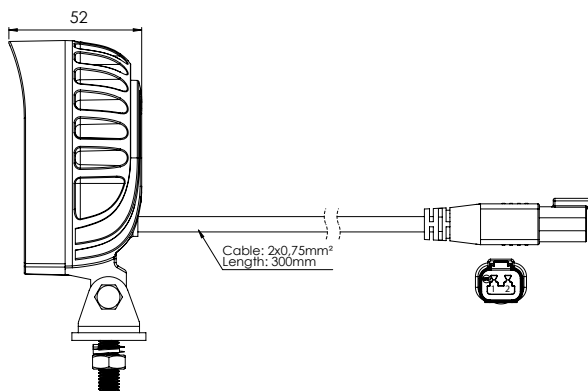

LED Work light 12/24V

Lumen: 3.100

Description

Lens:	Polycarbonate
Housing:	Aluminium
Colour temperature:	5500K
Dimensions, W x H x D:	76 x 76 x 39 mm
Height, total:	101 mm
Mounting bolt:	38 mm / M8
Working temperature:	-30°C - +60°C
IP Rating:	IP69K

LED Work light 12/24V

Lumen: 4.600

Description

Lens:	Polycarbonate
Housing:	Aluminium
Colour temperature:	5500K
Dimensions, W x H x D:	84 x 84 x 45 mm
Hight total:	111 mm
Mounting bolt:	38 mm / M8
Working temperature:	-30°C - +60°C
IP Rating:	IP67

LED Work light 12/24V

Lumen: 4.600

Description

Lens:	Polycarbonate
Housing:	Aluminium
Colour temperature:	5500K
Dimensions, Ø x D:	92 x 52 mm
Height, total:	115 mm
Mounting bolt:	38 mm / M8
Working temperature:	-30°C - +60°C
IP Rating:	IP67

LED Work light 12/24V

Lumen: 8.300

Description

Lens: Polycarbonate
 Housing: Aluminium
 Colour temperature: 5500K
 Dimensions, W x H x D: 108 x 108 x 56 mm
 Height, total: 140 mm
 Mounting bolt: 52 mm / M8
 Working temperature: -30°C - +60°C
 IP Rating: IP67