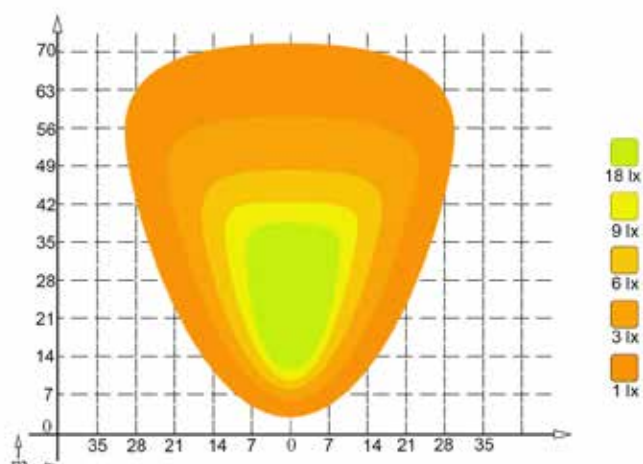

Illumination

R23 **EMC** CISPR 25 Class 3

Voltage	Energy consumption	Connection	Cable length	Light source	Lumen theoretical	Light pattern	Article No.
12/24V	18 W	Open end	2.500 mm	6 x 3 W LED (Osram)	1.400	Flood	098 174 910