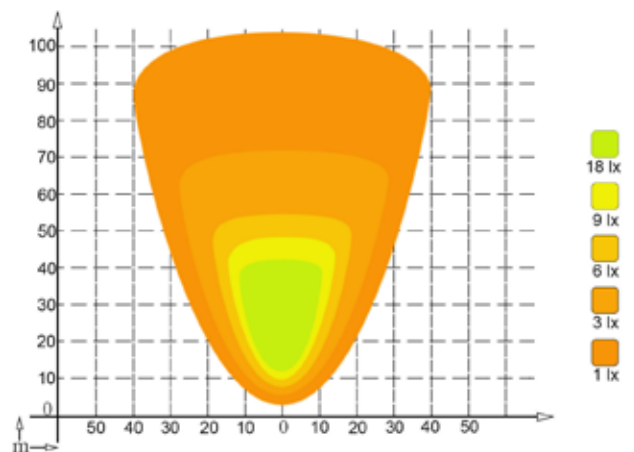

Illumination

EMC CISPR 25 Class 3

Voltage	Energy consumption	Connection	Cable length	Light source	Lumen theoretical	Light pattern	Article No.
12/24V	36 W	Open end	2.500 mm	36 x 1 W LED (Osram)	4.600	Flood	098 174 945
12/24V	36 W	Cable with Deutsch (DT2) socket	300 mm	36 x 1 W LED (Osram)	4.600	Flood	098 174 946