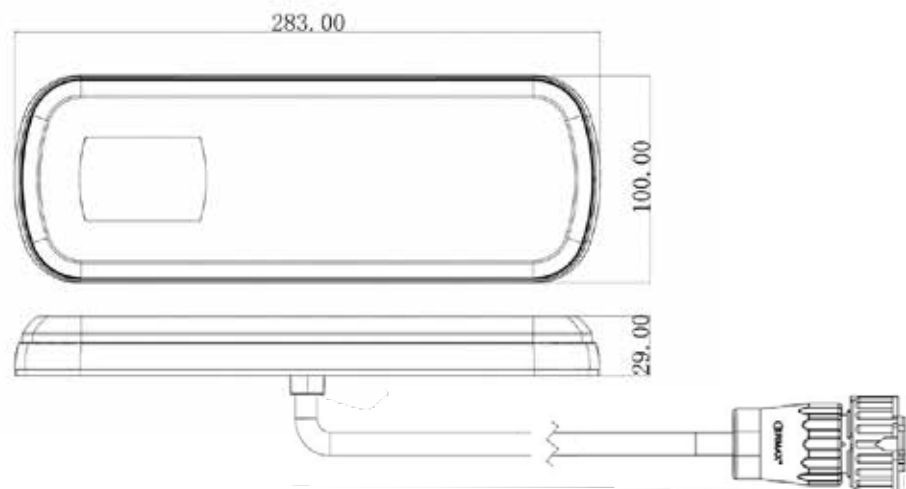

TM15 TAIL LIGHT LED

Long | slim Design

TM 15 Tail light 12/24V - LED

Description

Lens:	Impact resistant polycarbonate
Direction indicator:	Progressiv direction indicator light(running light)
Housing:	Impact resistant polycarbonate
Dimension:	283 x 100 x 29 mm
Bolt distance:	152 mm / M8
Working temperature:	-40°C - +65°C
IP Rating:	IP69K

Consumption per lighting function

Position light:	0,6W
Stop light:	3,1W
Direction indicator light:	3,1W
Reverse light:	2,8W
Rear fog light:	3,6W

TM 15 Tail light 12/24V - LED

Type	Right → Left ←	Position Stop Progressiv dir. indicator Reverse Rear fog Rectangular reflex reflector	Connection	Cable length	Article no.
LED	→ ←	✓	7 poled AMP-socket	300 mm	098 216 590

TM15 Tail light LED

Smart, modern 6 function tail light for trucks with dynamic direction indicator light
Long slim design with many LEDs which gives a beautiful and modern light pattern

Is possible to combine with the new
TM14 lighting series