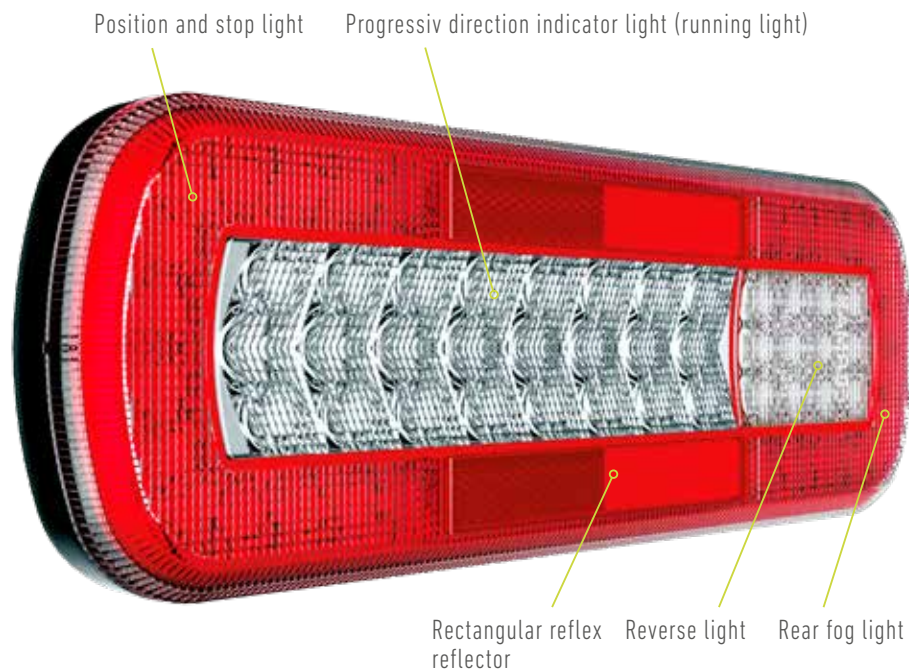

TM15 TAIL LIGHT LED

Long | slim Design

TM 15 Tail light 12/24V - LED

Description

Lens:	Impact resistant polycarbonate
Direction indicator:	Progressiv direction indicator light(running light)
Housing:	Impact resistant polycarbonate
Dimension:	283 x 100 x 29 mm
Bolt distance:	152 mm / M8
Working temperature:	-40°C - +65°C
IP Rating:	IP69K

Consumption per lighting function

Position light:	0,6W
Stop light:	3,1W
Direction indicator light:	3,1W
Reverse light:	2,8W
Rear fog light:	3,6W

TM 15 Tail light 12/24V - LED

Type	Right → Left ←	Position Stop Progressiv dir. indicator Reverse Rear fog Rectangular reflex reflector	Connection	Cable length	Article no.
LED	→ ←	✓	7 poled AMP-socket	300 mm	098 216 590

TM15 Tail light LED

Smart, modern 6 function tail light for trucks with dynamic direction indicator light
Long slim design with many LEDs which gives a beautiful and modern light pattern

Is possible to combine with the new
TM14 lighting series