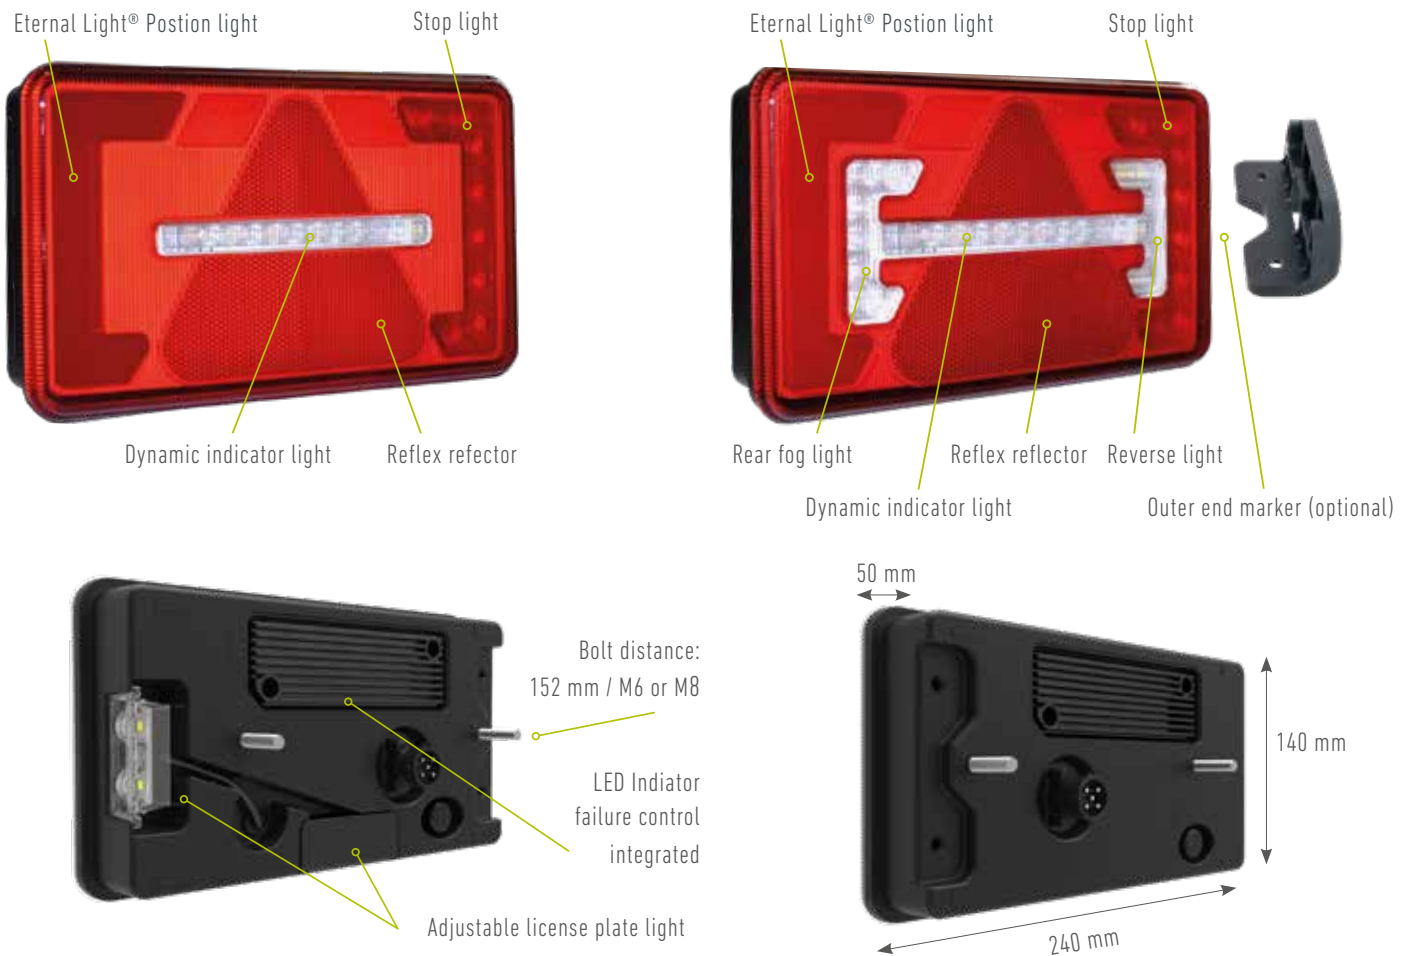

TM12 AGRAR LED TAIL LIGHT

with adjustable license plate light

Unique design – and rather cool

4-6 functions in several combinations for the best light in all kinds of weather

The new ERMAX TM12 agricultural LED tail light complies with the highest demands concerning quality, functionality and reliability. As highlights, the tail light has a compact and modern design with various combinations of functions and offers the possibility of an integrated LED control unit of the indicator light function.

Unique design, newest light – and LED technology, high durability and quality are united in the ERMAX agricultural tail light – and due to the cost-effectiveness, a real highlight.

Highlights

- Housing and lens of polycarbonate – multi voltage 12 / 24 V
- Adjustable license plate light, double position
- Especially suitable for vehicles with limited installation space
- ERMAX patented position light – Eternal Light® – for optimum security
- Modern dynamic indicator light
- Built-in LED failure control of the indicator light function according to ECE 48 regulation
- Outer end marker light mounted directly at the bracket – with predetermined breaking point
- ECE, EMC and ADR certified – with IP69K rating